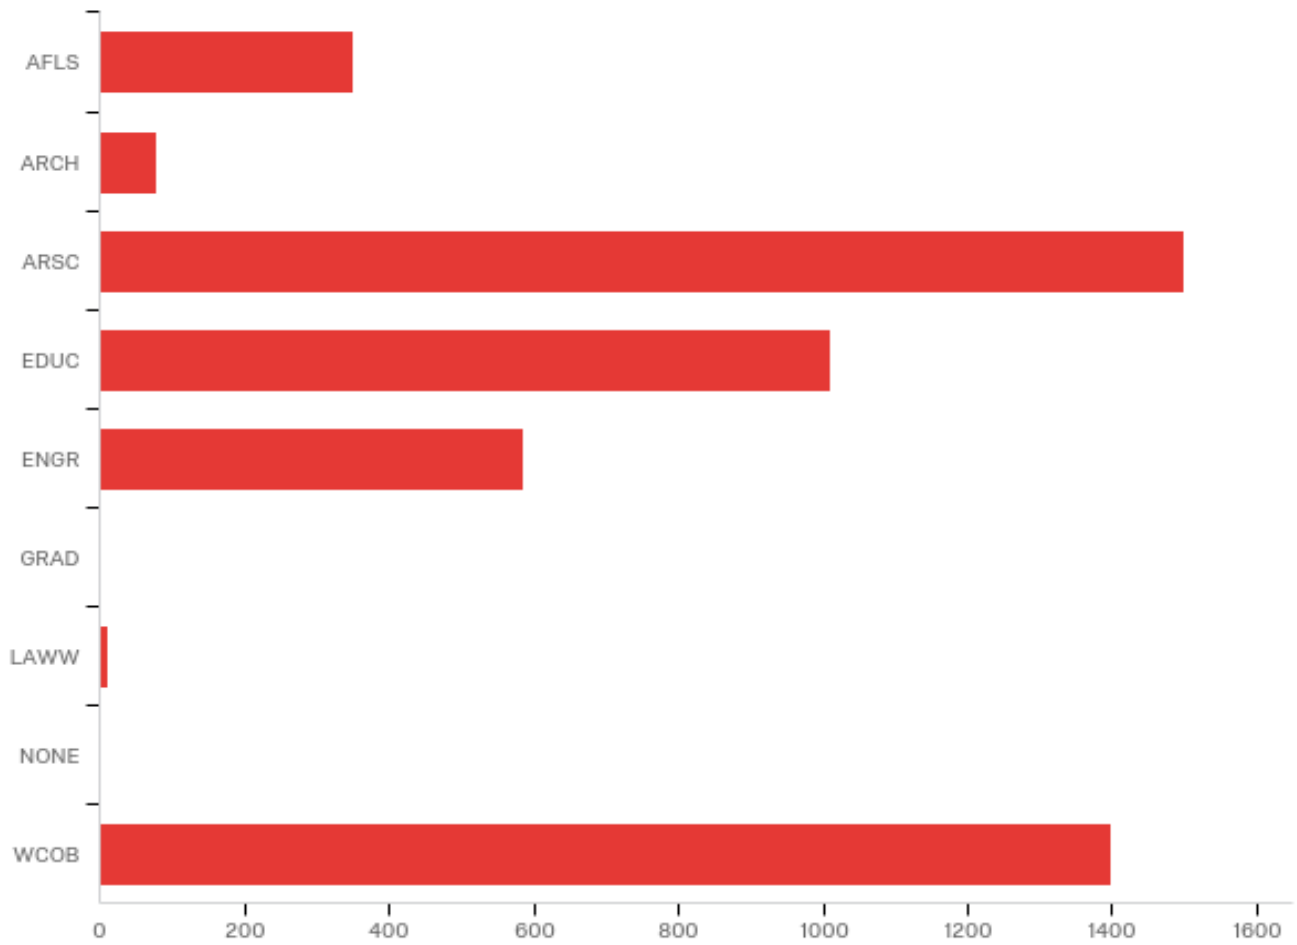

UA_Primary_School

Answer	%	Count
AFLS	7.09%	350
ARCH	1.60%	79
ARSC	30.40%	1501
EDUC	20.45%	1010
ENGR	11.87%	586
GRAD	0.02%	1
LAWW	0.20%	10
NONE	0.02%	1
WCOB	28.35%	1400
Total	100%	4938