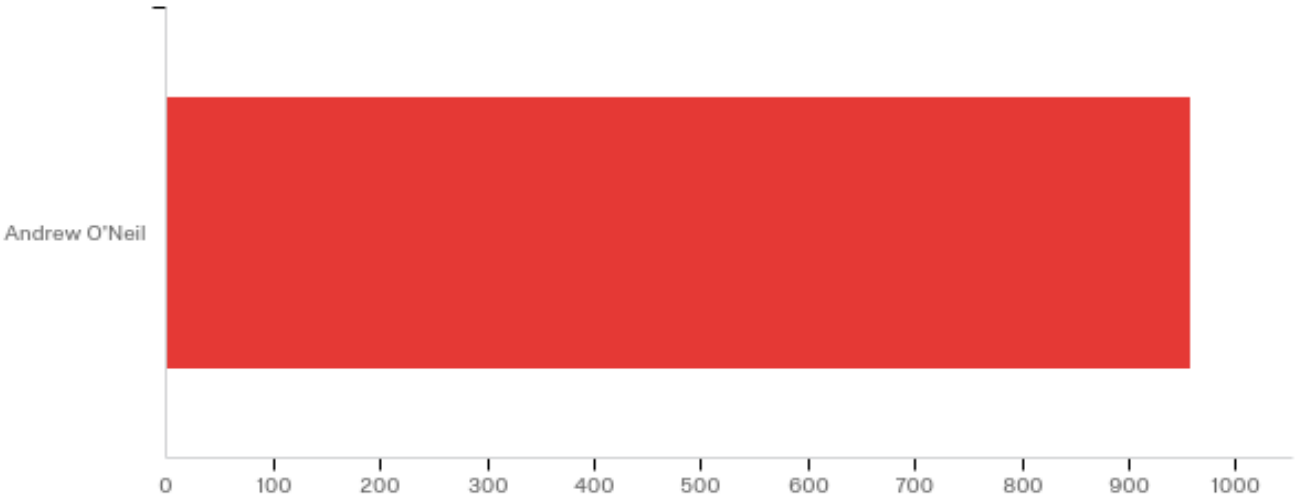

Q16 - Please select up to nine (9) candidates for Senator, College of Education and Health Professions

#	Answer	%	Count
5	Andrew O'Neil	100.00%	958
	Total	100%	958