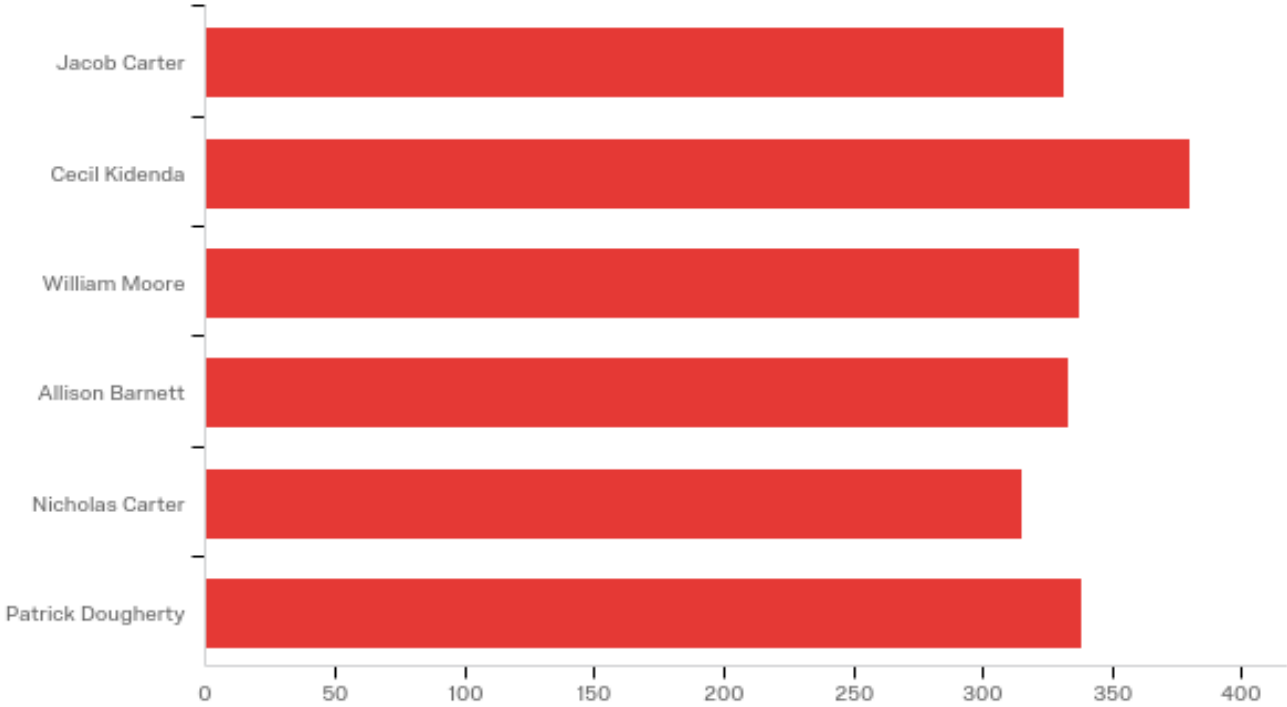

Q17 - Please select up to seven (7) candidates for Senator, College of Engineering

#	Answer	%	Count
6	Cecil Kidenda	18.68%	380
5	Patrick Dougherty	16.62%	338
7	William Moore	16.57%	337
14	Allison Barnett	16.37%	333
2	Jacob Carter	16.27%	331
15	Nicholas Carter	15.49%	315
	Total	100%	2034