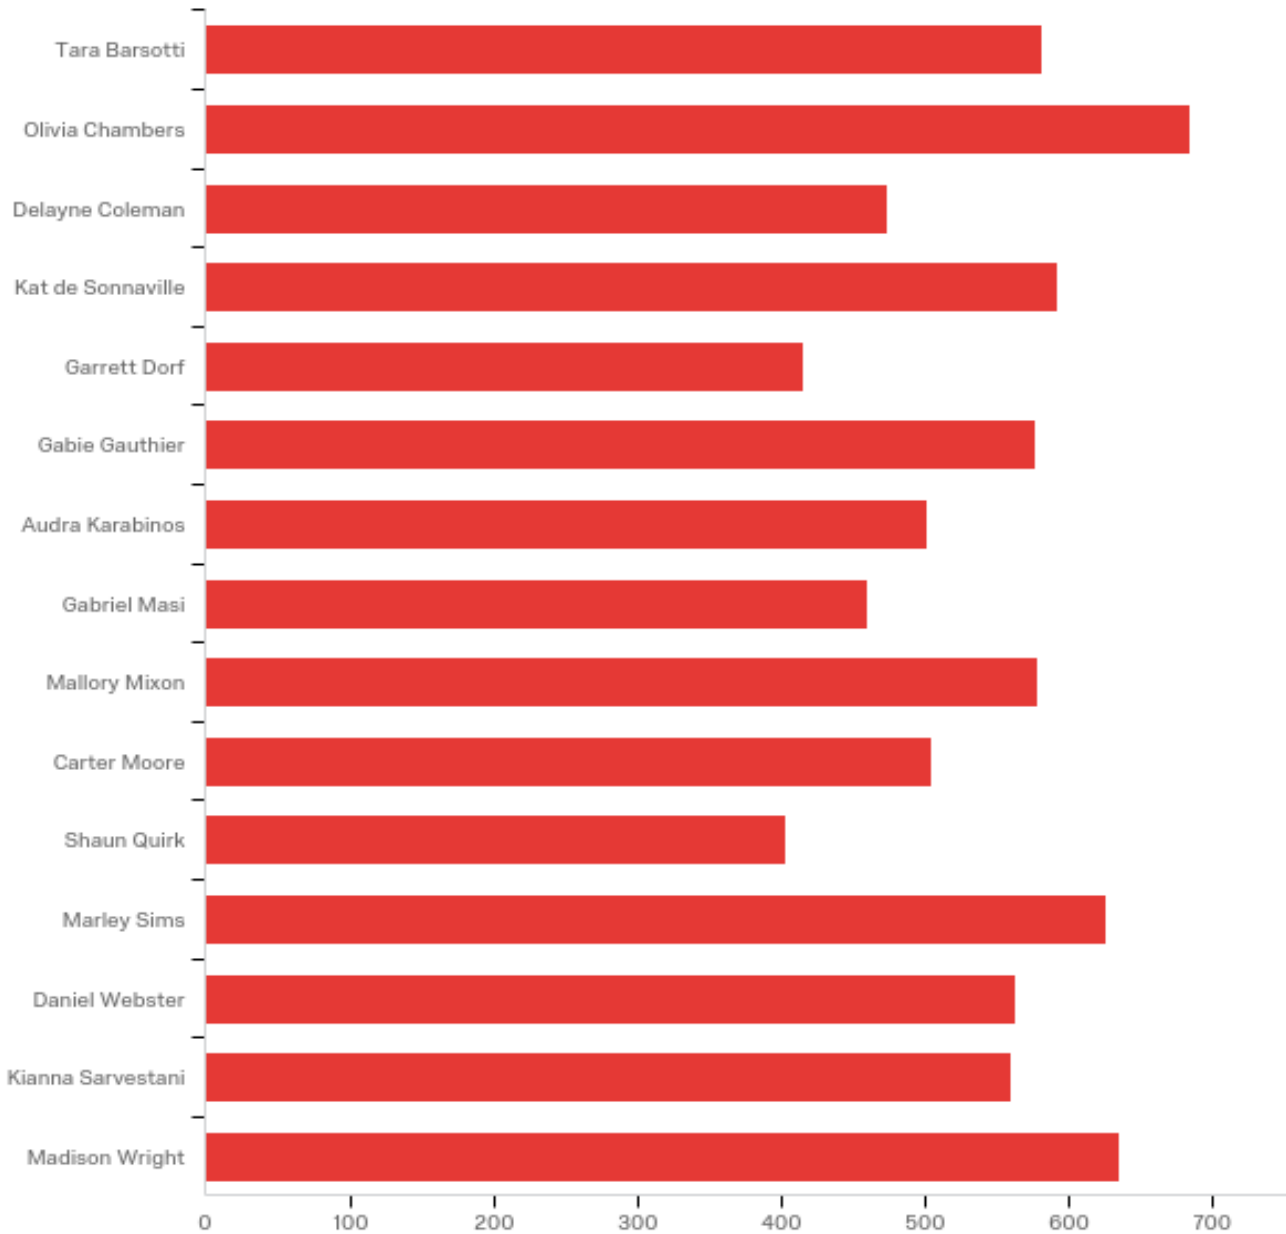

Q14 - Please select up to thirteen (13) candidates for Senator, J. William Fulbright College of Arts & Sciences

#	Answer	%	Count
15	Tara Barsotti	7.13%	582
16	Olivia Chambers	8.39%	685
17	Delayne Coleman	5.81%	474
18	Kat de Sonnaville	7.26%	593
19	Garrett Dorf	5.10%	416