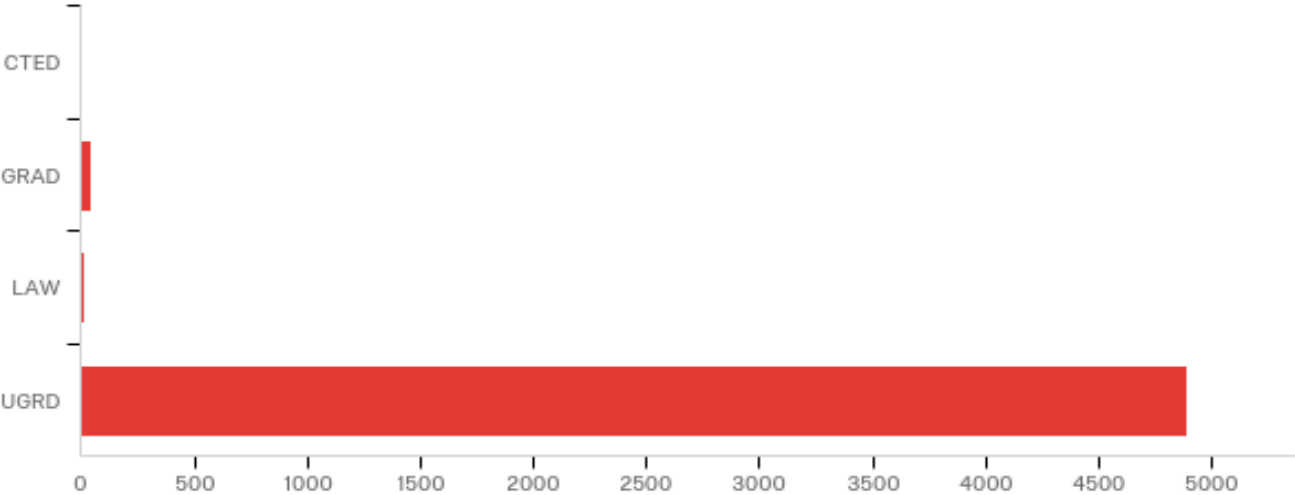

UA_PRIMARY_CAREER

Answer	%	Count
CTED	0.02%	1
GRAD	0.83%	41
LAW	0.20%	10
UGRD	98.95%	4886
Total	100%	4938