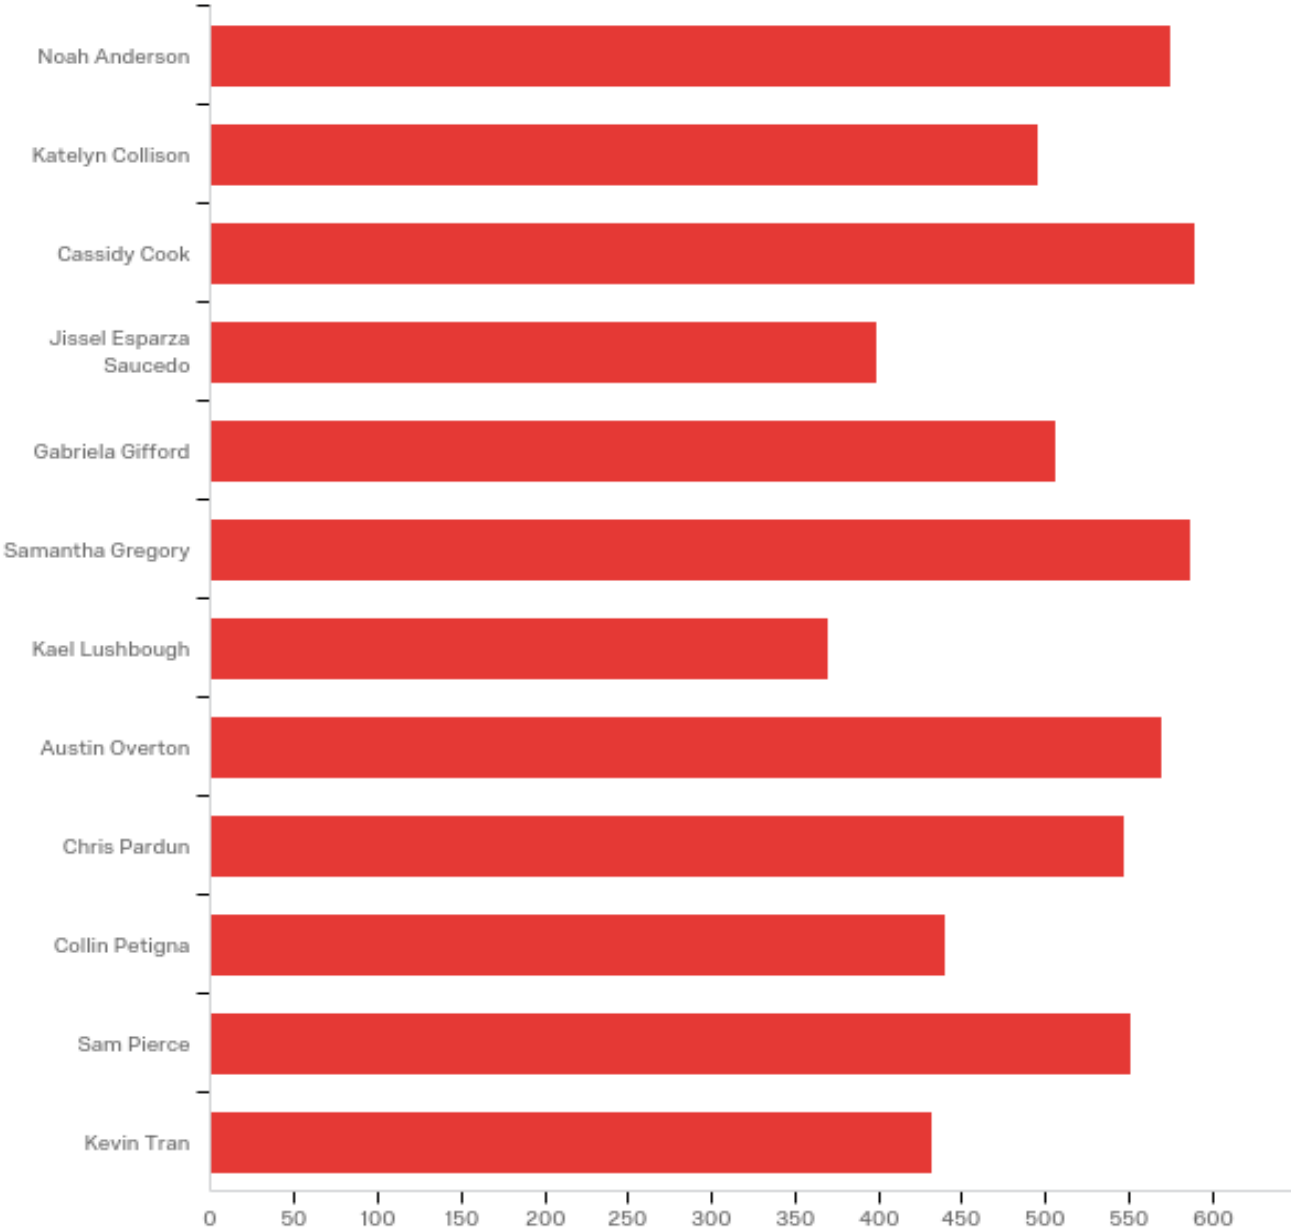

Q19 - Please select up to ten (10) candidates for Senator, Sam Walton College of Business

#	Answer	%	Count
16	Noah Anderson	9.50%	576
18	Katelyn Collison	8.18%	496
19	Cassidy Cook	9.73%	590
20	Jissel Esparza Saucedo	6.58%	399
21	Gabriela Gifford	8.34%	506
22	Samantha Gregory	9.68%	587